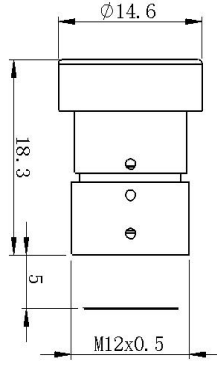

Hangzhou Zhongwei Optics Co., Ltd.

M12 LENS

Item NO.	H0656M12
EFL	6.1mm
Format	1/2"
FNO	5.6
Resolution	6MP
MOD	100mm
Distortion	1.00%
Mount	M12*0.5

Item NO.	H0856M12
EFL	8.17mm
Format	1/1.8"
FNO	5.6
Resolution	10MP
MOD	100mm
Distortion	1.50%
Mount	M12*0.5

Item NO.	H1056M12
EFL	10.0mm
Format	1/1.8"
FNO	5.6
Resolution	10MP
MOD	100mm
Distortion	0.10%
Mount	M12*0.5

Item NO.	H1256M12
EFL	12.0mm
Format	1/1.8"
FNO	5.6
Resolution	10MP
MOD	100mm
Distortion	0.10%
Mount	M12*0.5

Item NO.	H1456M12
EFL	14.0mm
Format	1/1.8"
FNO	5.6
Resolution	10MP
MOD	100mm
Distortion	0.10%
Mount	M12*0.5

Item NO.	H1656M12
EFL	16.0mm
Format	1/1.8"
FNO	5.6
Resolution	10MP
MOD	100mm
Distortion	0.15%
Mount	M12*0.5

Item NO.	M2056M12
EFL	20.0mm
Format	2/3"
FNO	5.6
Resolution	10MP
MOD	100mm
Distortion	0.10%
Mount	M12*0.5

Item NO.	M2556M12
EFL	25.0mm
Format	2/3"
FNO	5.6
Resolution	10MP
MOD	100mm
Distortion	0.20%
Mount	M12*0.5