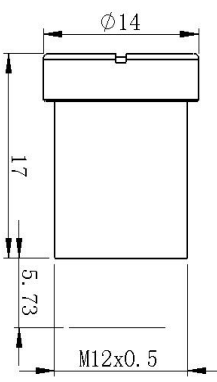

Hangzhou Zhongwei Optics Co., Ltd.

M12 LENS

Item NO.	H0656M12
EFL	6.1mm
Format	1/2"
FNO	5.6
Resolution	6MP
MOD	100mm
Distortion	1.00%
Mount	M12*0.5

Item NO.	H0856M12
EFL	8.17mm
Format	1/1.8"
FNO	5.6
Resolution	10MP
MOD	100mm
Distortion	1.50%
Mount	M12*0.5

Item NO.	H1056M12
EFL	10.0mm
Format	1/1.8"
FNO	5.6
Resolution	10MP
MOD	100mm
Distortion	0.10%
Mount	M12*0.5

Item NO.	H1256M12
EFL	12.0mm
Format	1/1.8"
FNO	5.6
Resolution	10MP
MOD	100mm
Distortion	0.10%
Mount	M12*0.5

Item NO.	H1456M12
EFL	14.0mm
Format	1/1.8"
FNO	5.6
Resolution	10MP
MOD	100mm
Distortion	0.10%
Mount	M12*0.5

Item NO.	H1656M12
EFL	16.0mm
Format	1/1.8"
FNO	5.6
Resolution	10MP
MOD	100mm
Distortion	0.15%
Mount	M12*0.5

Item NO.	M2056M12
EFL	20.0mm
Format	2/3"
FNO	5.6
Resolution	10MP
MOD	100mm
Distortion	0.10%
Mount	M12*0.5

Item NO.	M2556M12
EFL	25.0mm
Format	2/3"
FNO	5.6
Resolution	10MP
MOD	100mm
Distortion	0.20%
Mount	M12*0.5