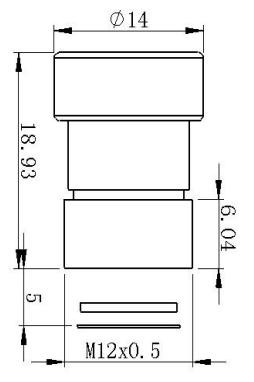

Item NO.	H1056M12
EFL	10.0mm
Format	1/1.8"
FNO	5.6
Resolution	10MP
MOD	100mm
Distortion	0.10%
Mount	M12*0.5

Item NO.	H1256M12
EFL	12.0mm
Format	1/1.8"
FNO	5.6
Resolution	10MP
MOD	100mm
Distortion	0.10%
Mount	M12*0.5

Item NO.	H1456M12
EFL	14.0mm
Format	1/1.8"
FNO	5.6
Resolution	10MP
MOD	100mm
Distortion	0.10%
Mount	M12*0.5

Item NO.	H1656M12
EFL	16.0mm
Format	1/1.8"
FNO	5.6
Resolution	10MP
MOD	100mm
Distortion	0.15%
Mount	M12*0.5

Item NO.	M2056M12
EFL	20.0mm
Format	2/3"
FNO	5.6
Resolution	10MP
MOD	100mm
Distortion	0.10%
Mount	M12*0.5

Item NO.	M2556M12
EFL	25.0mm
Format	2/3"
FNO	5.6
Resolution	10MP
MOD	100mm
Distortion	0.20%
Mount	M12*0.5