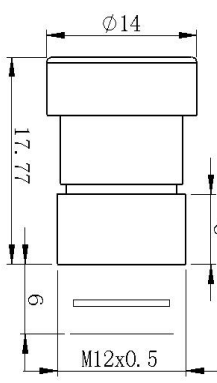

Item NO.	H1056M12
EFL	10.0mm
Format	1/1.8"
FNO	5.6
Resolution	10MP
MOD	100mm
Distortion	0.10%
Mount	M12*0.5

Item NO.	H1256M12
EFL	12.0mm
Format	1/1.8"
FNO	5.6
Resolution	10MP
MOD	100mm
Distortion	0.10%
Mount	M12*0.5

Item NO.	H1456M12
EFL	14.0mm
Format	1/1.8"
FNO	5.6
Resolution	10MP
MOD	100mm
Distortion	0.10%
Mount	M12*0.5

Item NO.	H1656M12
EFL	16.0mm
Format	1/1.8"
FNO	5.6
Resolution	10MP
MOD	100mm
Distortion	0.15%
Mount	M12*0.5

Item NO.	M2056M12
EFL	20.0mm
Format	2/3"
FNO	5.6
Resolution	10MP
MOD	100mm
Distortion	0.10%
Mount	M12*0.5

Item NO.	M2556M12
EFL	25.0mm
Format	2/3"
FNO	5.6
Resolution	10MP
MOD	100mm
Distortion	0.20%
Mount	M12*0.5