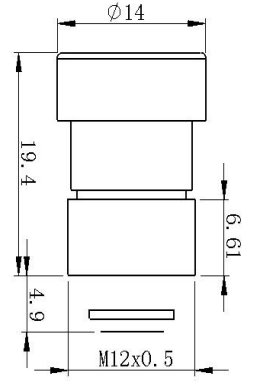

Hangzhou Zhongwei Optics Co., Ltd.

M12 LENS

Item NO.	H0656M12
EFL	6.1mm
Format	1/2"
FNO	5.6
Resolution	6MP
MOD	100mm
Distortion	1.00%
Mount	M12*0.5

Item NO.	H0856M12
EFL	8.17mm
Format	1/1.8"
FNO	5.6
Resolution	10MP
MOD	100mm
Distortion	1.50%
Mount	M12*0.5

Item NO.	H1056M12
EFL	10.0mm
Format	1/1.8"
FNO	5.6
Resolution	10MP
MOD	100mm
Distortion	0.10%
Mount	M12*0.5

Item NO.	H1256M12
EFL	12.0mm
Format	1/1.8"
FNO	5.6
Resolution	10MP
MOD	100mm
Distortion	0.10%
Mount	M12*0.5

Item NO.	H1456M12
EFL	14.0mm
Format	1/1.8"
FNO	5.6
Resolution	10MP
MOD	100mm
Distortion	0.10%
Mount	M12*0.5

Item NO.	H1656M12
EFL	16.0mm
Format	1/1.8"
FNO	5.6
Resolution	10MP
MOD	100mm
Distortion	0.15%
Mount	M12*0.5

Item NO.	M2056M12
EFL	20.0mm
Format	2/3"
FNO	5.6
Resolution	10MP
MOD	100mm
Distortion	0.10%
Mount	M12*0.5

Item NO.	M2556M12
EFL	25.0mm
Format	2/3"
FNO	5.6
Resolution	10MP
MOD	100mm
Distortion	0.20%
Mount	M12*0.5