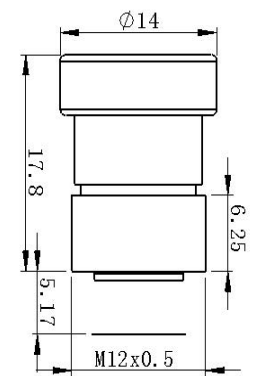

Hangzhou Zhongwei Optics Co., Ltd.

M12 LENS

Item NO.	H0656M12
EFL	6.1mm
Format	1/2"
FNO	5.6
Resolution	6MP
MOD	100mm
Distortion	1.00%
Mount	M12*0.5

Item NO.	H0856M12
EFL	8.17mm
Format	1/1.8"
FNO	5.6
Resolution	10MP
MOD	100mm
Distortion	1.50%
Mount	M12*0.5

Item NO.	H1056M12
EFL	10.0mm
Format	1/1.8"
FNO	5.6
Resolution	10MP
MOD	100mm
Distortion	0.10%
Mount	M12*0.5

Item NO.	H1256M12
EFL	12.0mm
Format	1/1.8"
FNO	5.6
Resolution	10MP
MOD	100mm
Distortion	0.10%
Mount	M12*0.5

Item NO.	H1456M12
EFL	14.0mm
Format	1/1.8"
FNO	5.6
Resolution	10MP
MOD	100mm
Distortion	0.10%
Mount	M12*0.5

Item NO.	H1656M12
EFL	16.0mm
Format	1/1.8"
FNO	5.6
Resolution	10MP
MOD	100mm
Distortion	0.15%
Mount	M12*0.5

Item NO.	M2056M12
EFL	20.0mm
Format	2/3"
FNO	5.6
Resolution	10MP
MOD	100mm
Distortion	0.10%
Mount	M12*0.5

Item NO.	M2556M12
EFL	25.0mm
Format	2/3"
FNO	5.6
Resolution	10MP
MOD	100mm
Distortion	0.20%
Mount	M12*0.5