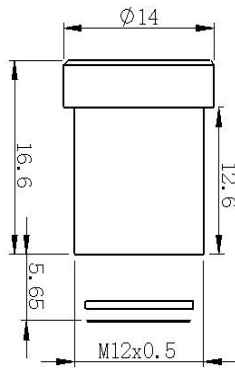

Hangzhou Zhongwei Optics Co., Ltd.

M12 LENS

Item NO.	H0656M12
EFL	6.1mm
Format	1/2"
FNO	5.6
Resolution	6MP
MOD	100mm
Distortion	1.00%
Mount	M12*0.5

Item NO.	H0856M12
EFL	8.17mm
Format	1/1.8"
FNO	5.6
Resolution	10MP
MOD	100mm
Distortion	1.50%
Mount	M12*0.5

Item NO.	H1056M12
EFL	10.0mm
Format	1/1.8"
FNO	5.6
Resolution	10MP
MOD	100mm
Distortion	0.10%
Mount	M12*0.5

Item NO.	H1256M12
EFL	12.0mm
Format	1/1.8"
FNO	5.6
Resolution	10MP
MOD	100mm
Distortion	0.10%
Mount	M12*0.5

Item NO.	H1456M12
EFL	14.0mm
Format	1/1.8"
FNO	5.6
Resolution	10MP
MOD	100mm
Distortion	0.10%
Mount	M12*0.5

Item NO.	H1656M12
EFL	16.0mm
Format	1/1.8"
FNO	5.6
Resolution	10MP
MOD	100mm
Distortion	0.15%
Mount	M12*0.5

Item NO.	M2056M12
EFL	20.0mm
Format	2/3"
FNO	5.6
Resolution	10MP
MOD	100mm
Distortion	0.10%
Mount	M12*0.5

Item NO.	M2556M12
EFL	25.0mm
Format	2/3"
FNO	5.6
Resolution	10MP
MOD	100mm
Distortion	0.20%
Mount	M12*0.5